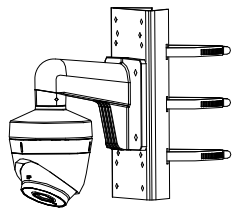

Order Model

DS-2CE56H0T-IT3F

Dimension

Accessory

DS-1272ZJ-110-TRS
Wall Mount

DS-1275ZJ
Vertical Pole Mount

DS-1276ZJ
Corner Mount

DS-1280ZJ-S
Junction Box

DS-1281ZJ-S
Inclined Ceiling Mount

Distributed by

HIKVISION

Headquarters

No.555 Qianmo Road, Binjiang District,
Hangzhou 310051, China
T +86-571-8807-5998
overseasbusiness@hikvision.com

Hikvision USA
T +1-909-895-0400
sales.usa@hikvision.com