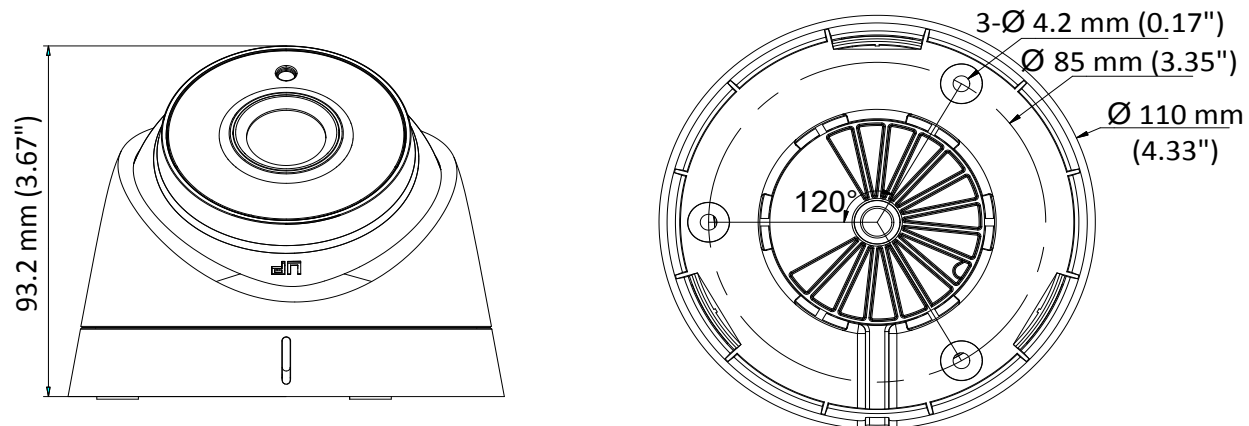

Order Model

DS-2CE56H0T-IT3F

Dimension